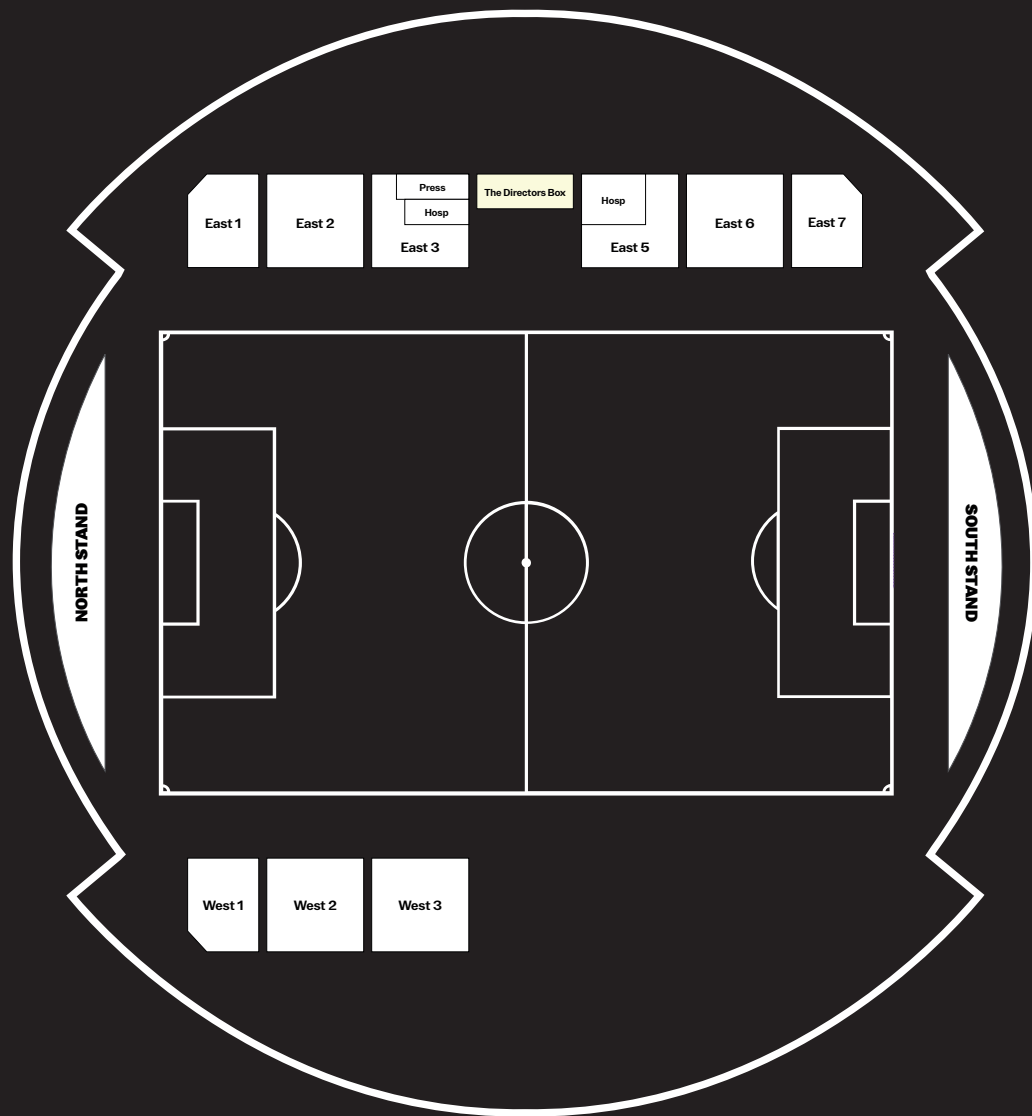

SEASON TICKETS 2023/24

MCWFC PRICING MAP

EAST STAND

	1	2	3	5	6	7
Adult	£75	£75	£88	£88	£75	£75
16 - 21	£58	£58	£58	£58	£58	£58
Under 16	£35	£35	£35	£35	£35	£35
Over 65	£58	£58	£58	£58	£58	£58
Disabled	£58	£58	£58	£58	£58	£58

WEST STAND

	1	2	3
Adult	£75	£75	£88
16 - 21	£58	£58	£58
Under 16	£35	£35	£35
Over 65	£58	£58	£58
Disabled	£58	£58	£58

Disabled rate applies to fans who are in receipt of high rate / enhanced PIP.

Prices include all home WSL fixtures only.